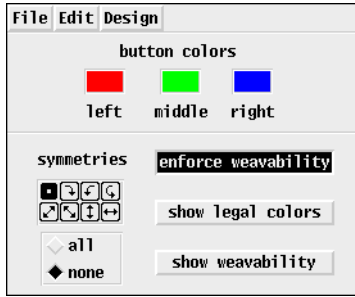

Designing Weavable Color Patterns

Figure 1. The Interface Window

Figure 2. The Design Window

Figure 3. The Palette Window

Figure 4. A Symmetrical Design

Figure 5. The Default Layout

Figure 6. A Fibonacci Layout

Figure 7. A Fibonacci Design Window

Figure 8. New Palette Window

Figure 9. Design and Legal Colors Windows

Figure 10. Weavability Solution

Figure 11. The File Menu

Figure 12. The Edit Menu

Figure 13. The Design Menu